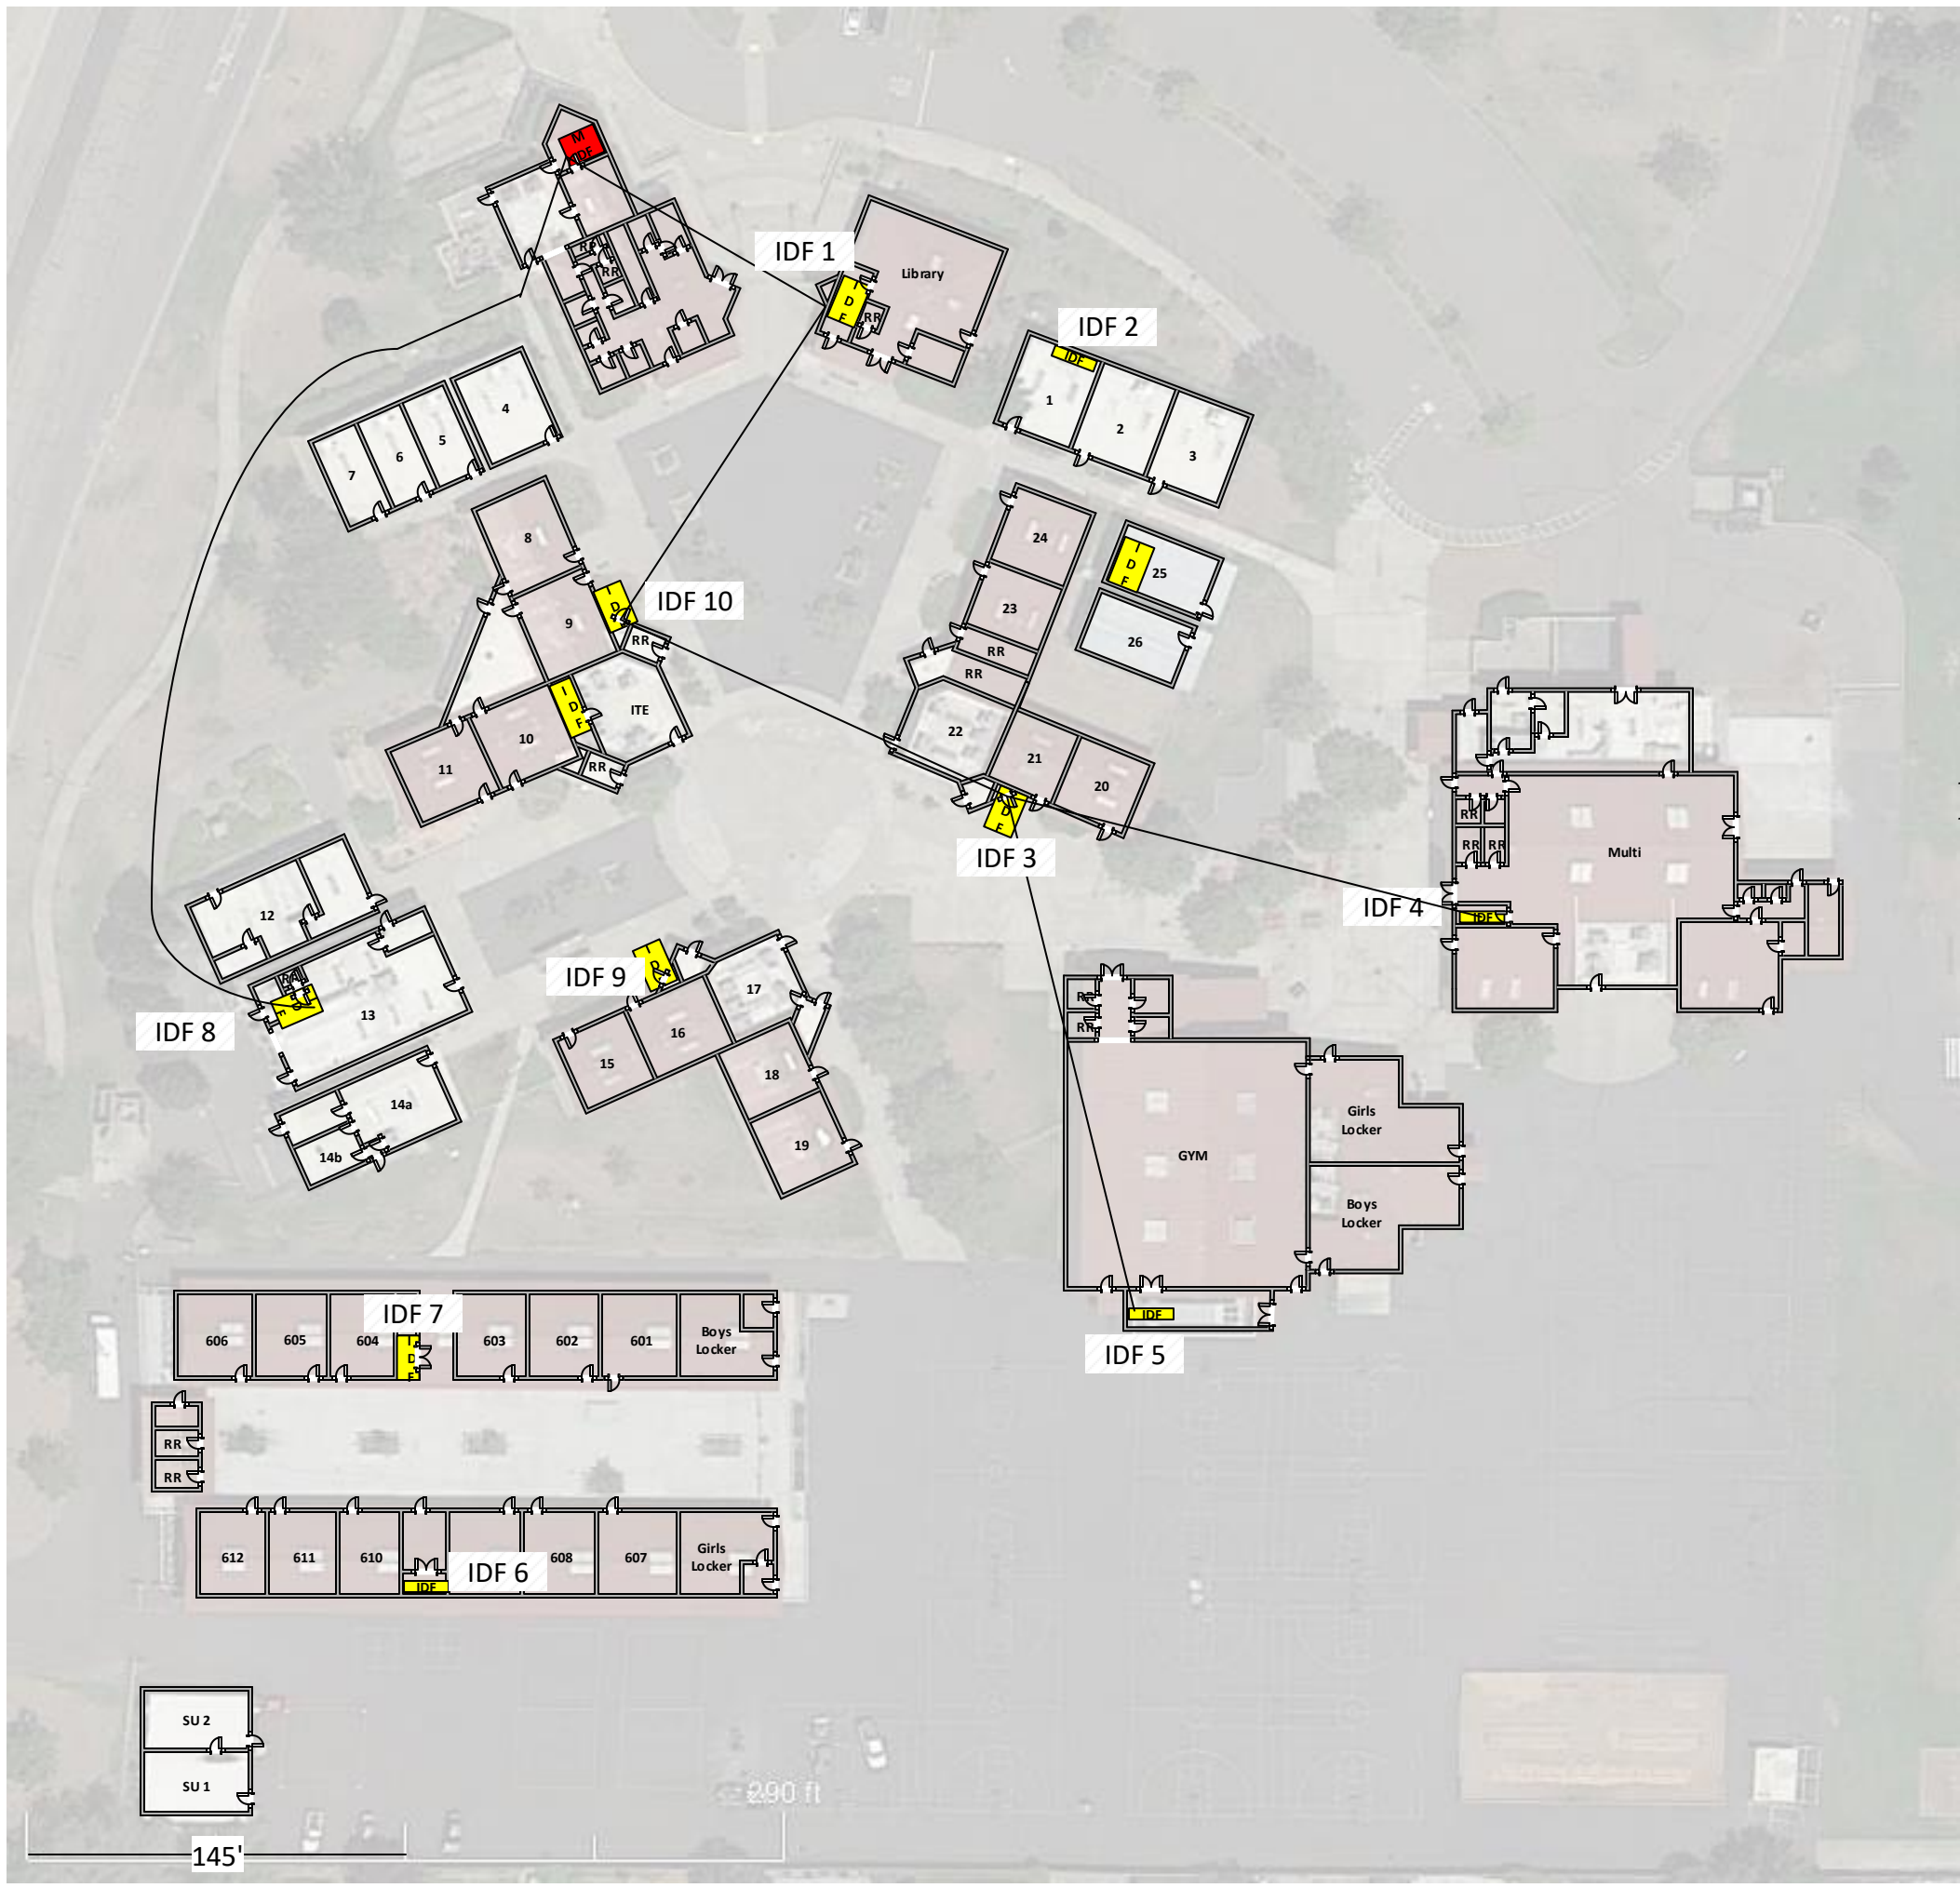

### LEGEND

- DATA (Wall)
- DATA (Ceiling)
- DATA w/AP
- Outside DATA w/AP
- MDF Main Distribution Feed
- IDF Intermediate Distribution Feed
- MPOE Main Point of Entry (If not in MDF)

### NOTED CHANGES: 2024-12-20

- Changed the line marking between MDF and IDF8.
- Added IDF 2 Label on Room 1

E-Rate  
FY2025

### BULJAN MIDDLE SCHOOL

TITLE

Address:  
100 Hallissy Drive  
Roseville CA 95678

DESCRIPTION  
Site Detail Map

DESCRIPTION

916-771-1720

145'

290 ft